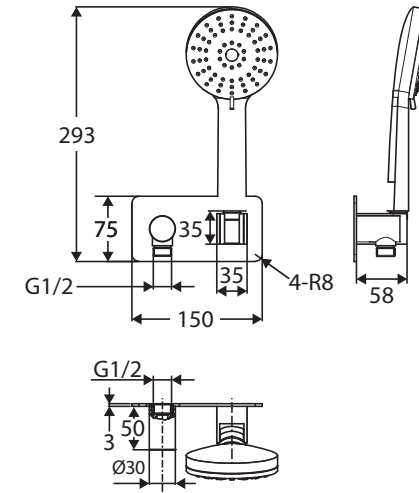

Empire HAND SHOWER

Features

- All-in-one water inlet and mounting bracket
- Tilt function
- Polished chrome finish
- Made from solid brass
- 1.5 metre stainless steel flexible hose
- **WELS 3 Star rated, 9L/min**

EMPIRE Multifunction Hand Piece (MSH020):

- Three water-flow settings: normal, massage or combination
- Easy to clean TPR nozzles
- Made from ABS

Available in

Chrome
433108

Cleaning & Care

- Regularly clean with mild soapy water using a microfibre cloth.
- In highly polluted or coastal locations, we recommend cleaning 2-3 times per week.
- Do not use harsh detergents, bleach, cream cleaners or citrus based cleaners. These substances are abrasive and will damage the surface.
- Do not use undue pressure and wipe in one direction only.

While we aim to ensure specifications are correct at the time of publication, Fienza reserves the right to make modifications without prior notice. Physical colour may vary from image shown. All measurements are shown in millimetres. Always use physical product measurements for mark-ups and roughing-in as the technical drawing may differ from actual product received.